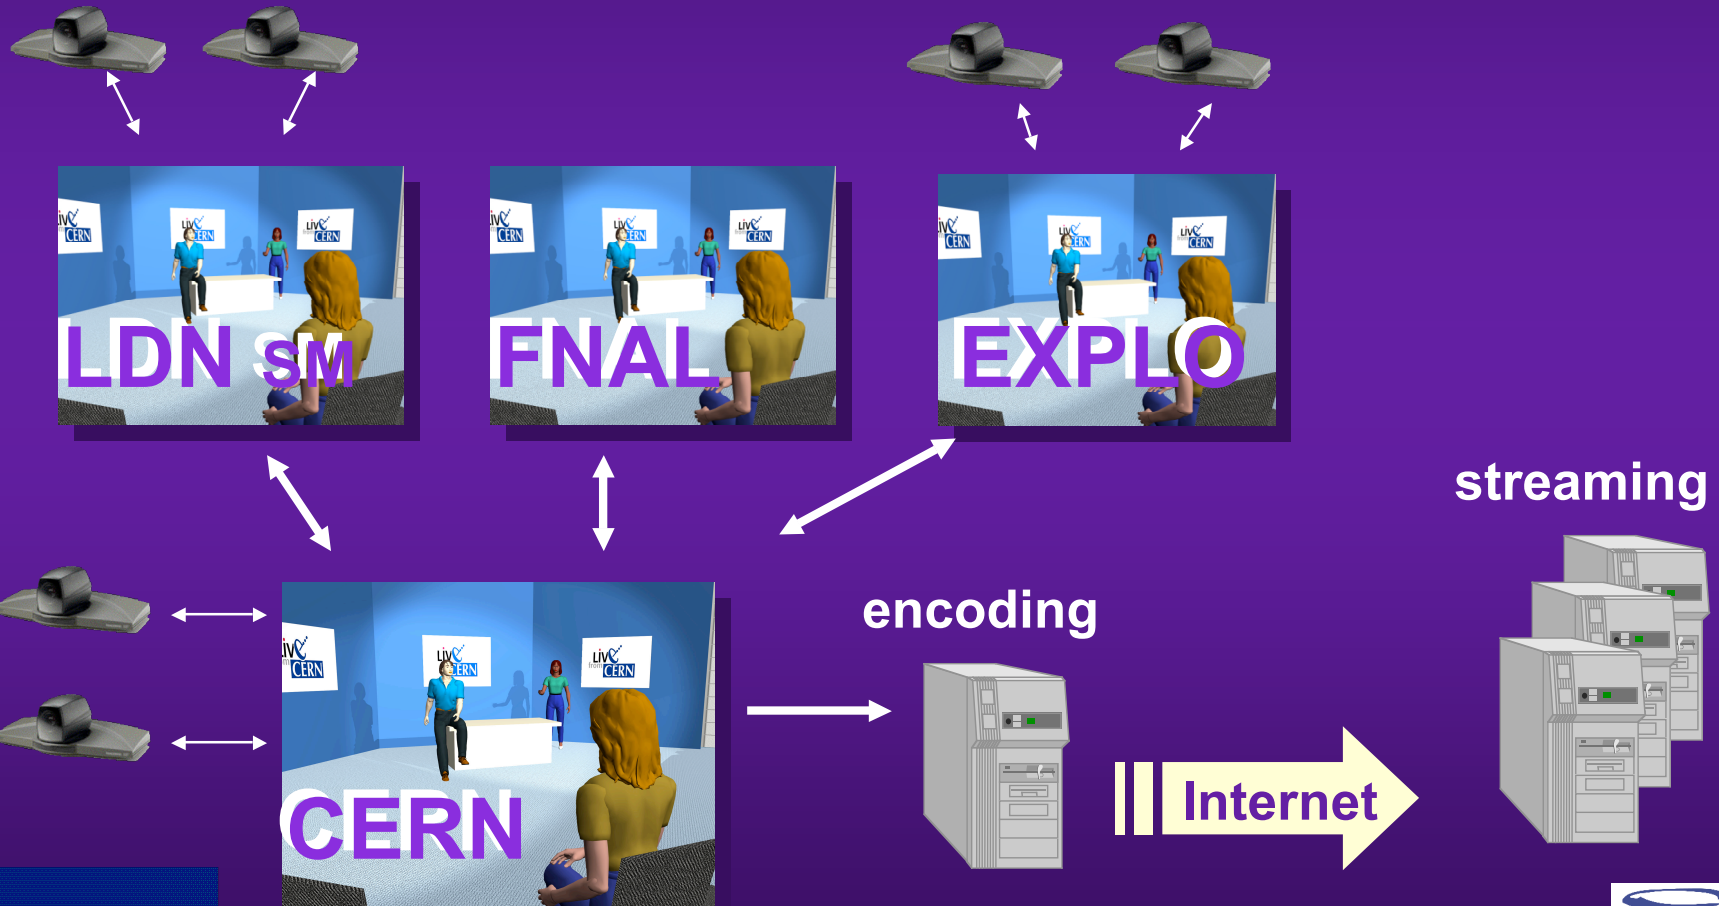

BEYOND EINSTEIN

World Wide Webcast

WWWcast Architecture